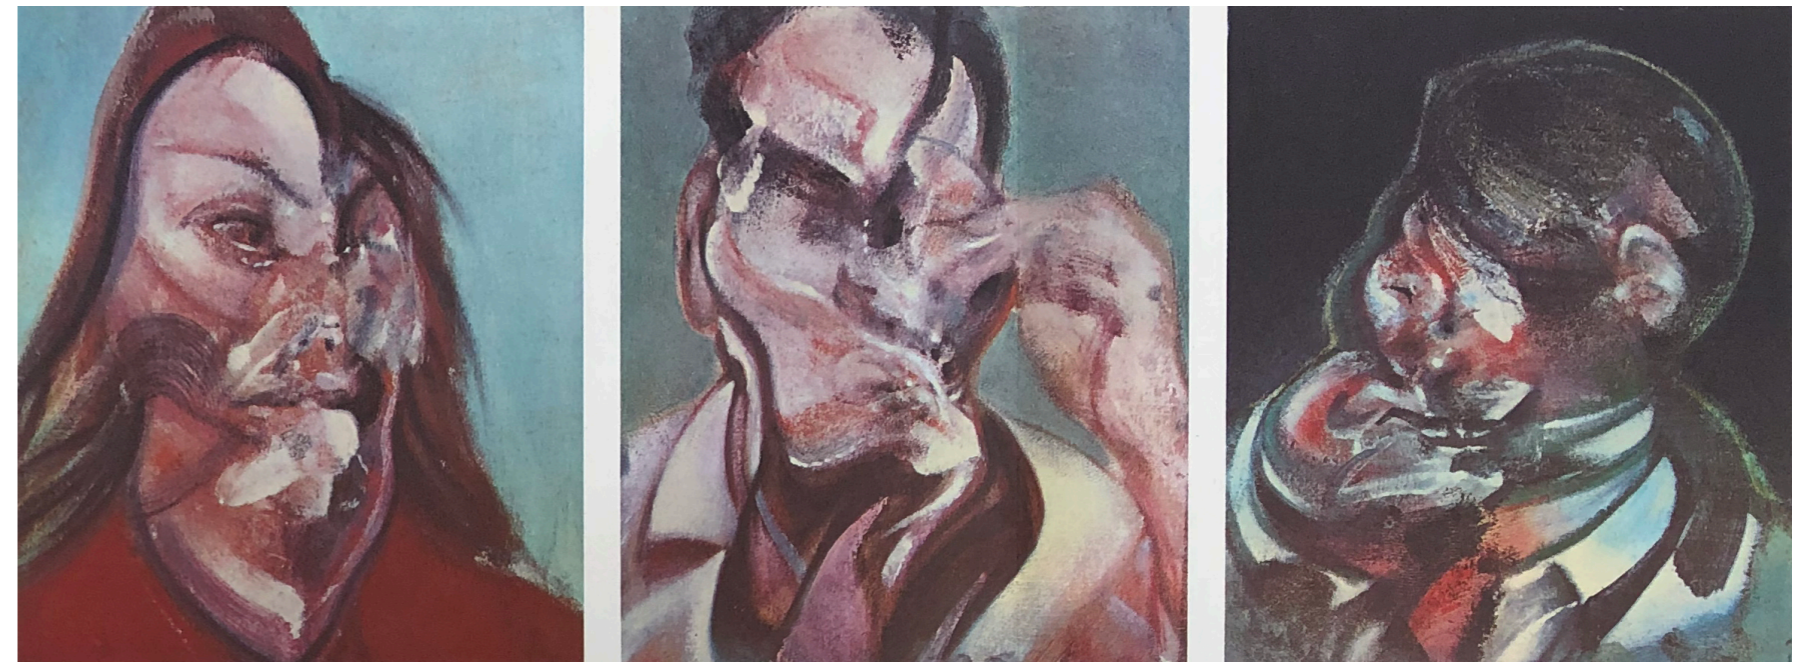

Francis Bacon
Three studies for portraits
(from left to right: I. Rawsthorne, L. Freud, J.H.)
Lithograph, 17.5 x 46.8cm (each 17.5 x 15cm)
£450 Framed