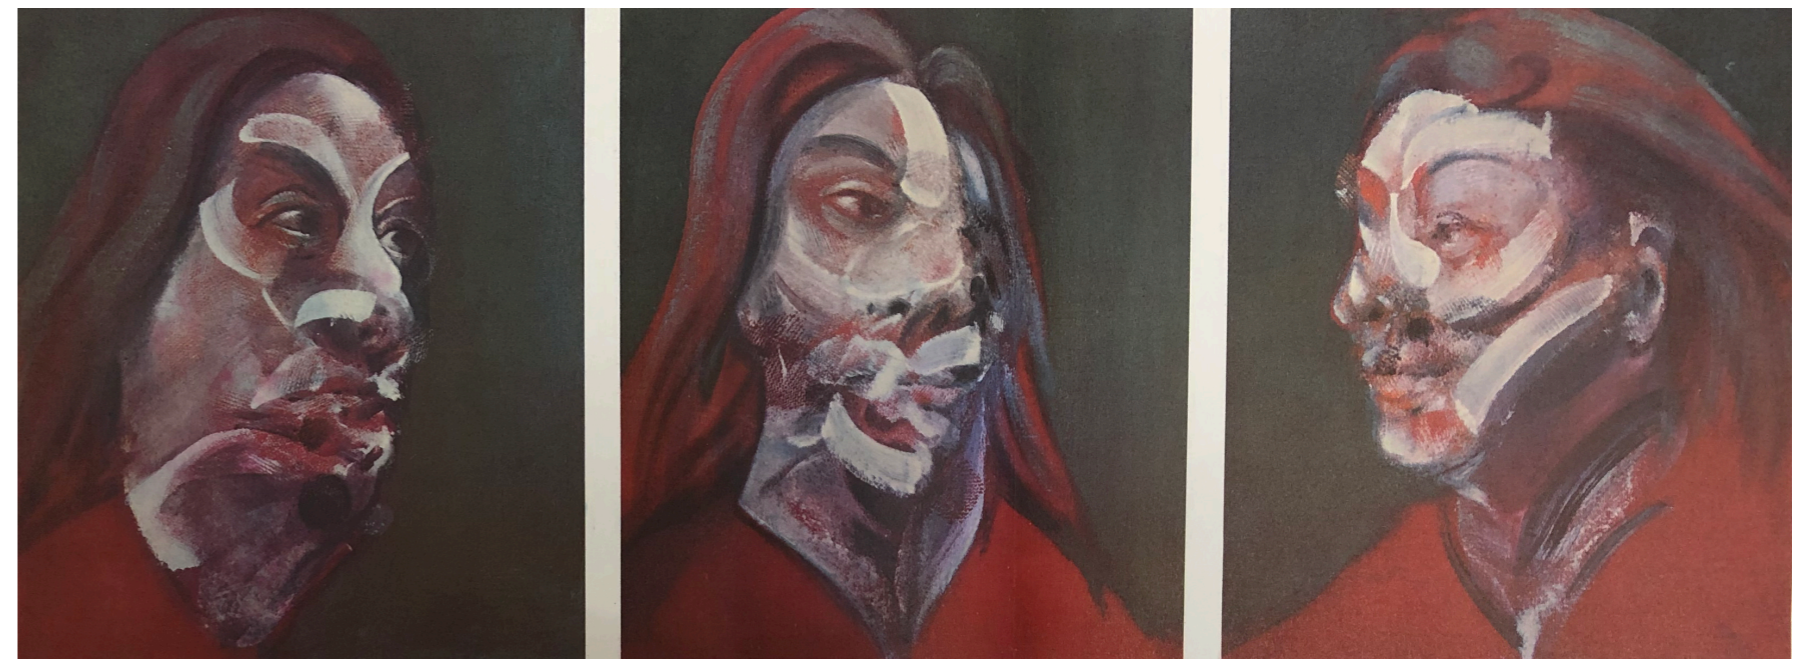

Francis Bacon
Three Studies for Isabel Rawsthorne
Lithograph,
17.5 x 46.8cm (each 17.5 x 15cm)
£450 Framed