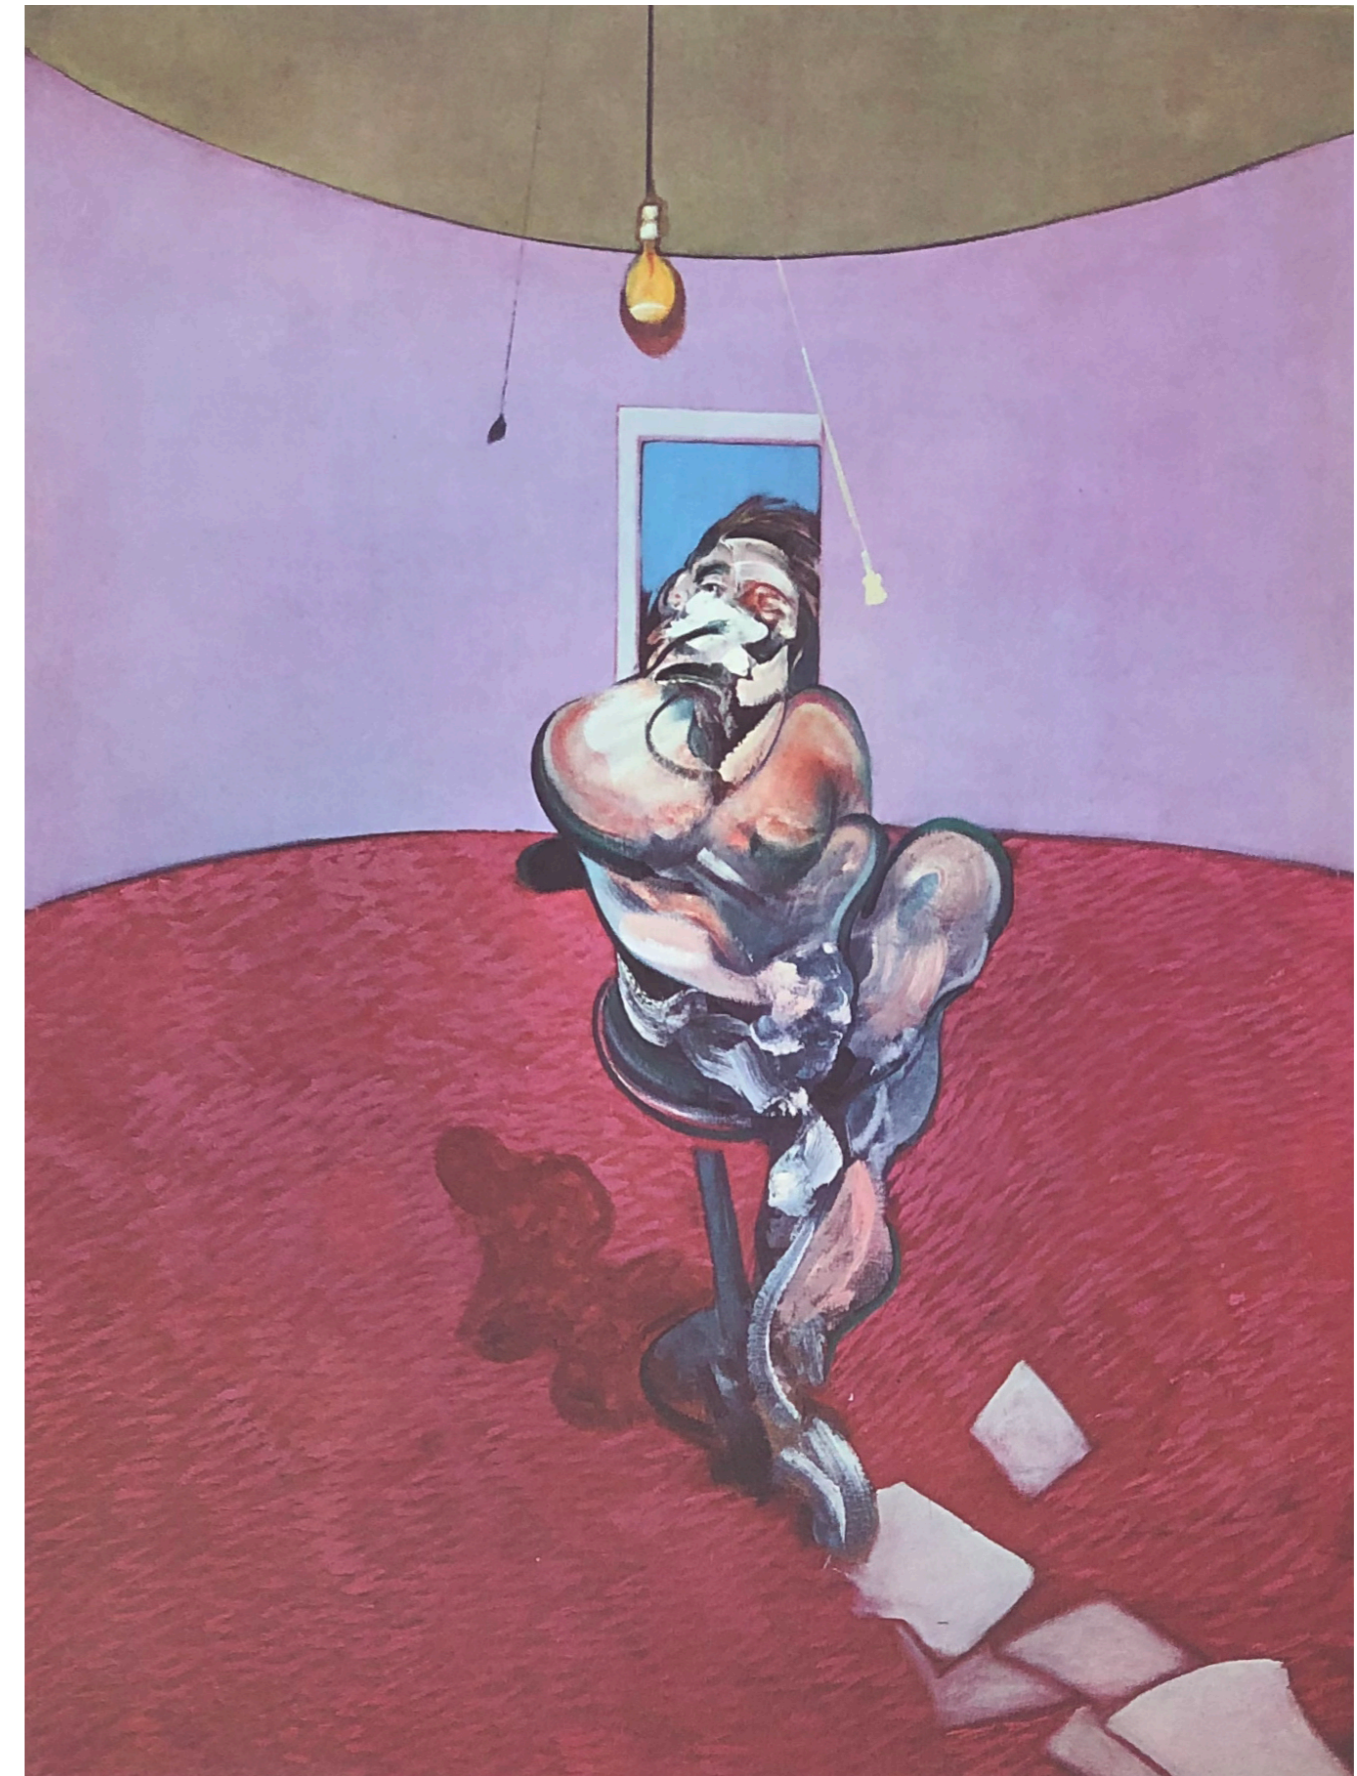

Francis Bacon
Derrière Le Miroir, November 1966, Cover
Lithograph
37.5 x 27.5cm
£450 Framed

Francis Bacon
Isabel Rawsthorne
Lithograph
31.5 x 25.8cm
£750 Framed

Francis Bacon
George Dyer crouching
Lithograph
33.5 x 25cm
£650 Framed

Francis Bacon
George Dyer talking
Lithograph
33 x 25cm
£500 Framed

Francis Bacon
George Dyer fixing a curtain rod
Lithograph
33.5 x 25cm
£650 Framed

Francis Bacon
Three studies for a portrait of Lucian Freud
(Triptych)
Lithograph, 35 x 26cm (each image)
£750 Framed

Francis Bacon
Henrietta Moraes
Lithograph
27.8 x 26.7cm
£500 Framed

Francis Bacon
Three studies for portraits
(from left to right: I. Rawsthorne, L. Freud, J.H.)
Lithograph, 17.5 x 46.8cm (each 17.5 x 15cm)
£450 Framed