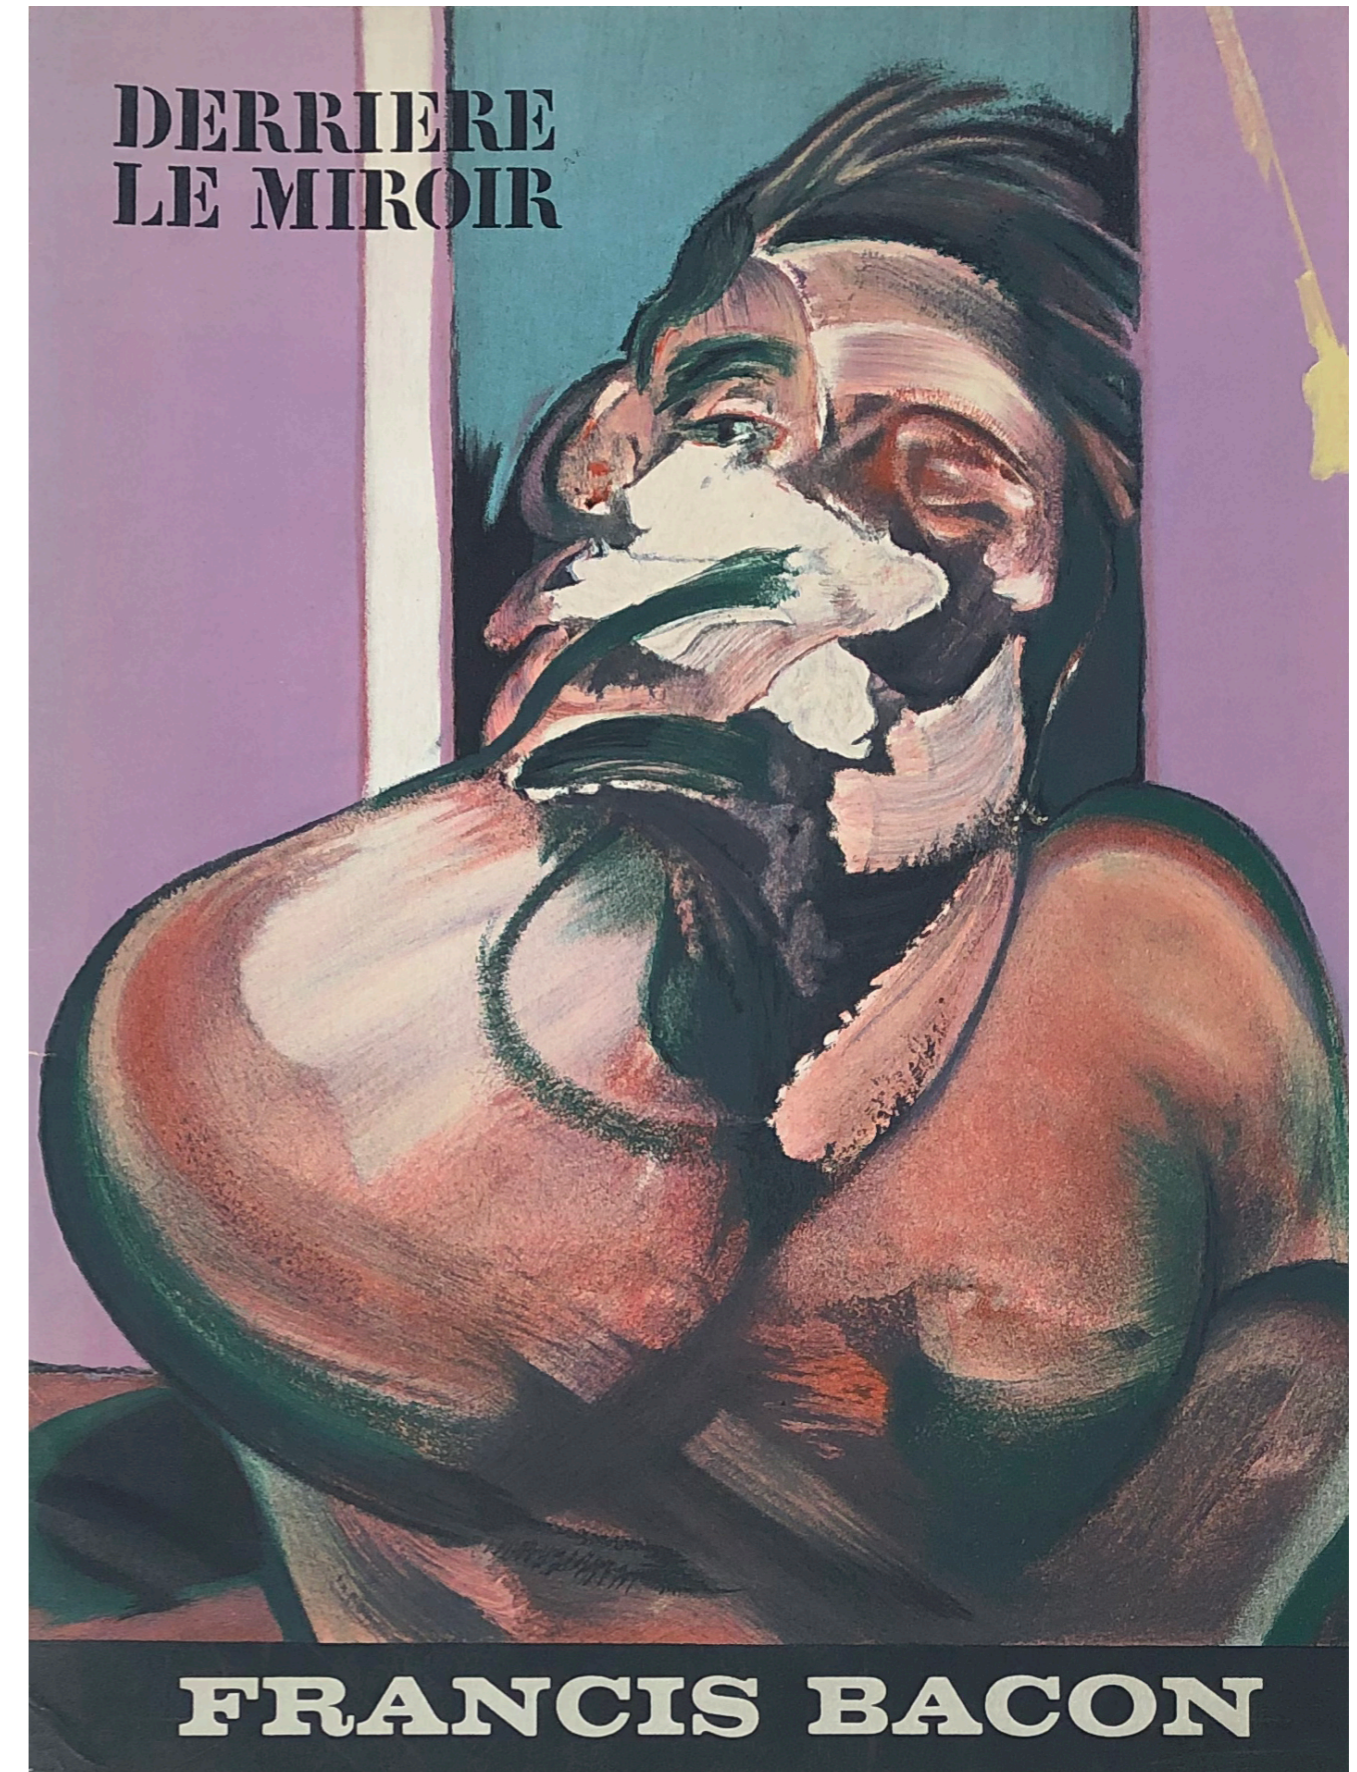

Francis Bacon
Derrière Le Miroir, November 1966, Cover
Lithograph
37.5 x 27.5cm
£450 Framed

Francis Bacon
Isabel Rawsthorne
Lithograph
31.5 x 25.8cm
£750 Framed

Francis Bacon
George Dyer crouching
Lithograph
33.5 x 25cm
£650 Framed

Francis Bacon
George Dyer talking
Lithograph
33 x 25cm
£500 Framed

Francis Bacon
George Dyer fixing a curtain rod
Lithograph
33.5 x 25cm
£650 Framed

Francis Bacon
Three studies for a portrait of Lucian Freud
(Triptych)
Lithograph, 35 x 26cm (each image)
£750 Framed