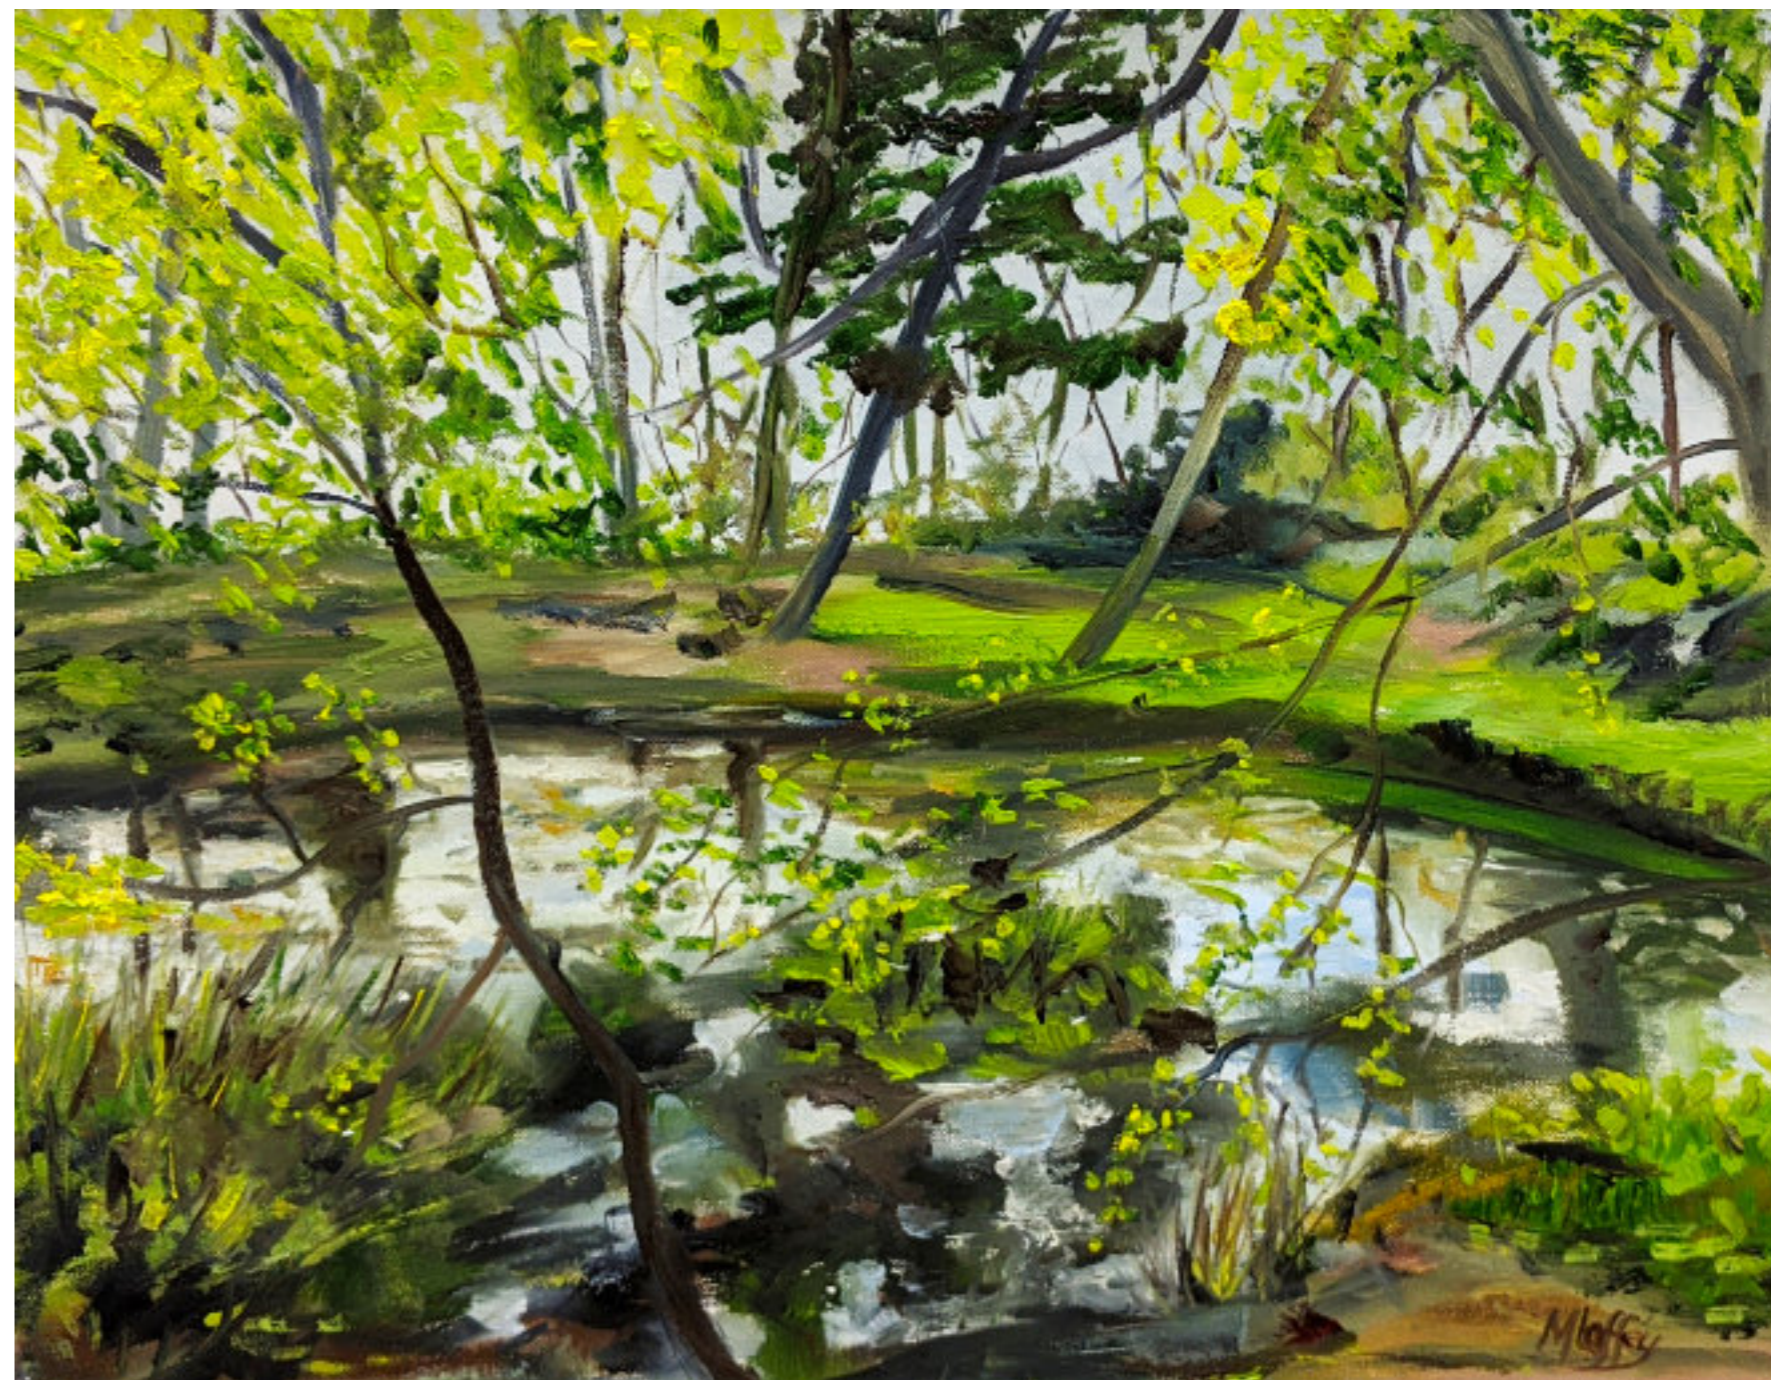

£480 | Framed

Long Shadows, Winter Light, 2021
Oil on board
30.5 x 40cm

£480 | Framed

Mossy Rocks on the Burn, 2021

Oil on paper
40.5 x 30.5cm

£480 | Framed

New Leaves at the Tarn, 2021

Oil on canvas
56.5 x 46cm