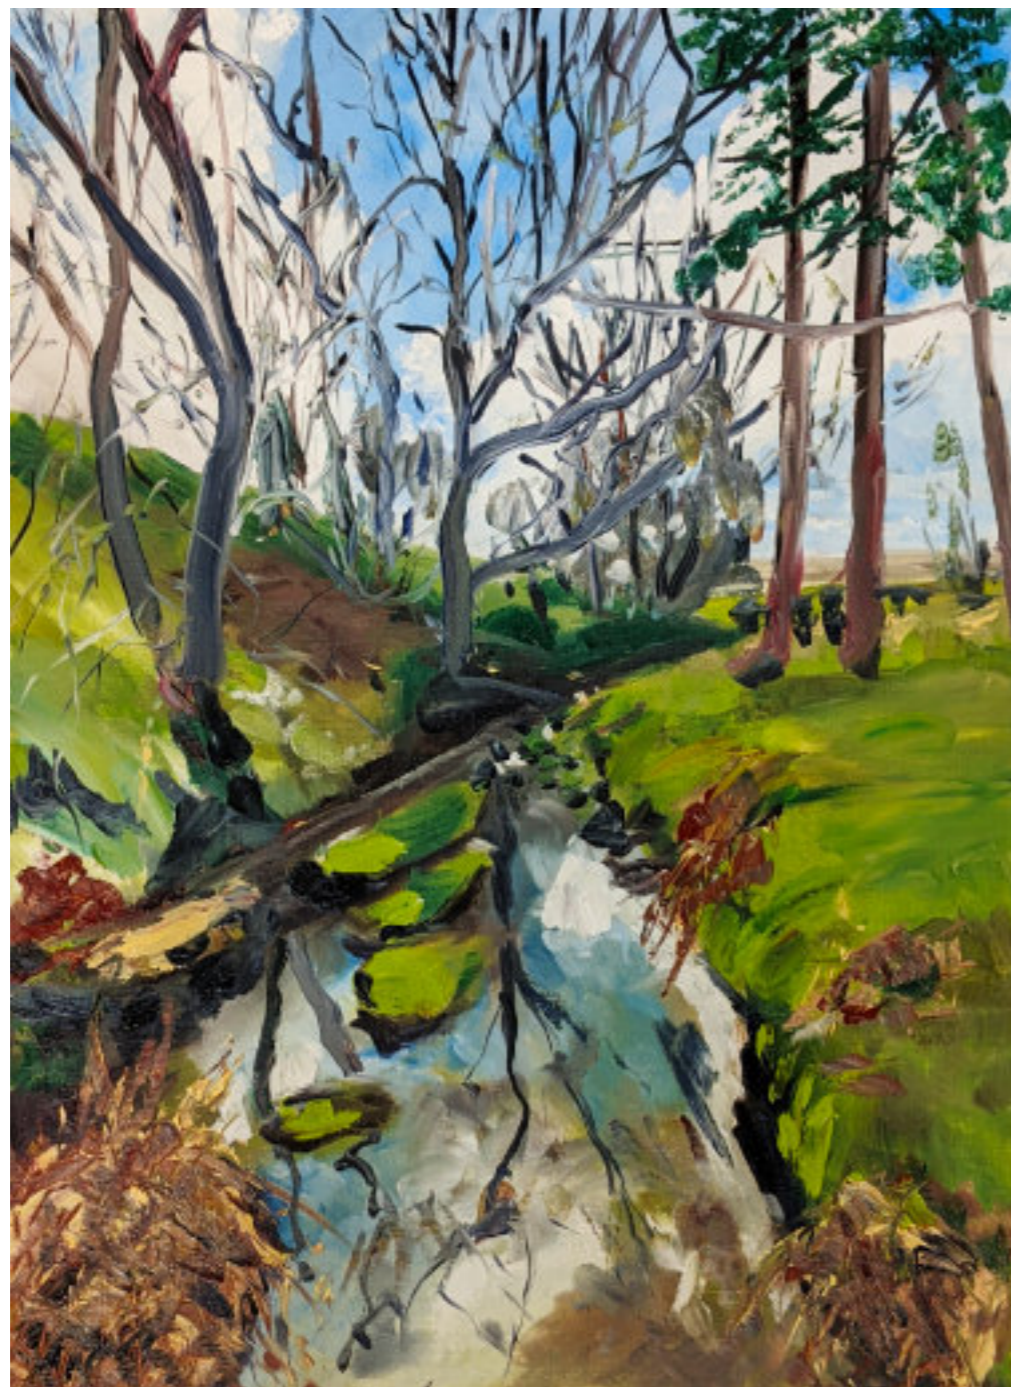

All works for sale are available via our online store at
www.gallagherandturner.co.uk

Blackthorn (before the Frost), 2021

Oil on paper

30.5 x 40.5cm

£480 | Framed

Bluebells near Haydon Bridge, 2021

Oil on paper
30.5 x 40.5cm

£480 | Framed

Duck House on the Little Pond, 2021

Oil on paper
39.5 x 29.5cm

£480 | Framed

Ewes at Featherstone, South Tyne Valley, 2021

Oil on paper
29.5 x 39.5cm

£480 | Framed

Ewes in the Snow, 2021

Oil on paper
29.5 x 40cm

£480 | Framed

Free Range, 2021
Oil on paper
40.5 x 30cm

£480 | Framed

Hedgerow and Hebridean Lambs, 2021
Oil on paper
30 x 40.5cm

£480 | Framed

Limousin Bullock, 2021
Oil on board
40.5 x 30cm

£480 | Framed

Long Shadows, Winter Light, 2021
Oil on board
30.5 x 40cm

£480 | Framed

Mossy Rocks on the Burn, 2021

Oil on paper
40.5 x 30.5cm

£480 | Framed

New Leaves at the Tarn, 2021

Oil on canvas
56.5 x 46cm