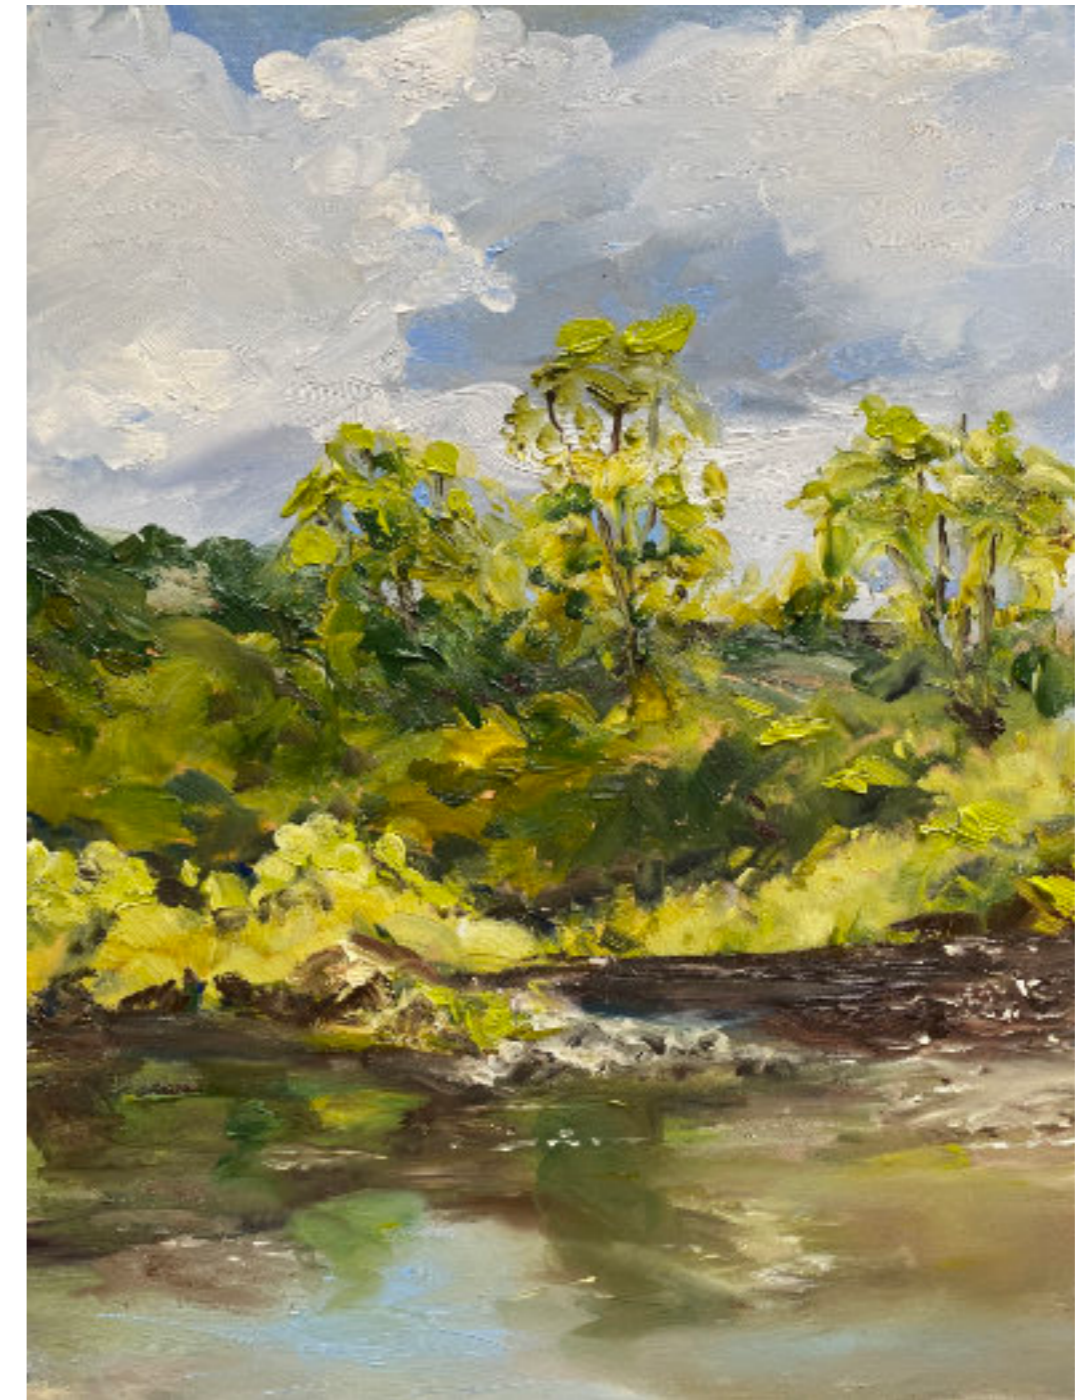

£480 | Framed

May Blossom, 2021
Oil on paper
30.5 x 40.5cm

£480 | Framed

Hollyhocks!, 2021
Oil on paper
30.5 x 40.5cm

£480 | Framed

River Tyne - Midsummer, 2021
Oil on board
30.5 x 40cm

£480 | Framed

The Green Gate, 2020
Oil on paper
30.5 x 40.5cm

£480 | Framed

Evening Sky with Silage Bales, 2021
Oil on paper
30.5 x 40.5cm

£480 | Framed

The Chickens at West Haydon Farm, 2021

Oil on paper
30.5 x 40.5cm

£360 | Unframed mounted

The Rhubarb Patch, 2021

Oil on paper
30.5 x 40.5cm