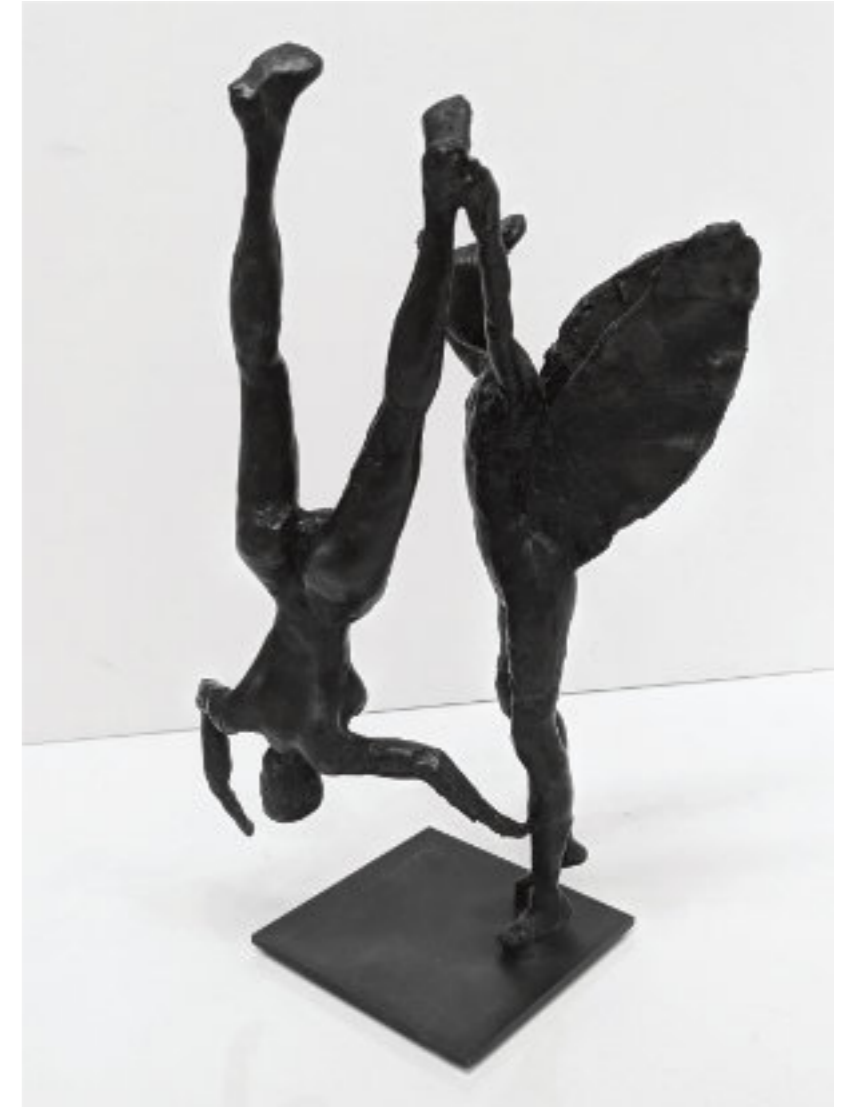

Bronze | 40 x 25 x 22cm
£6,500 | To order from Oslo