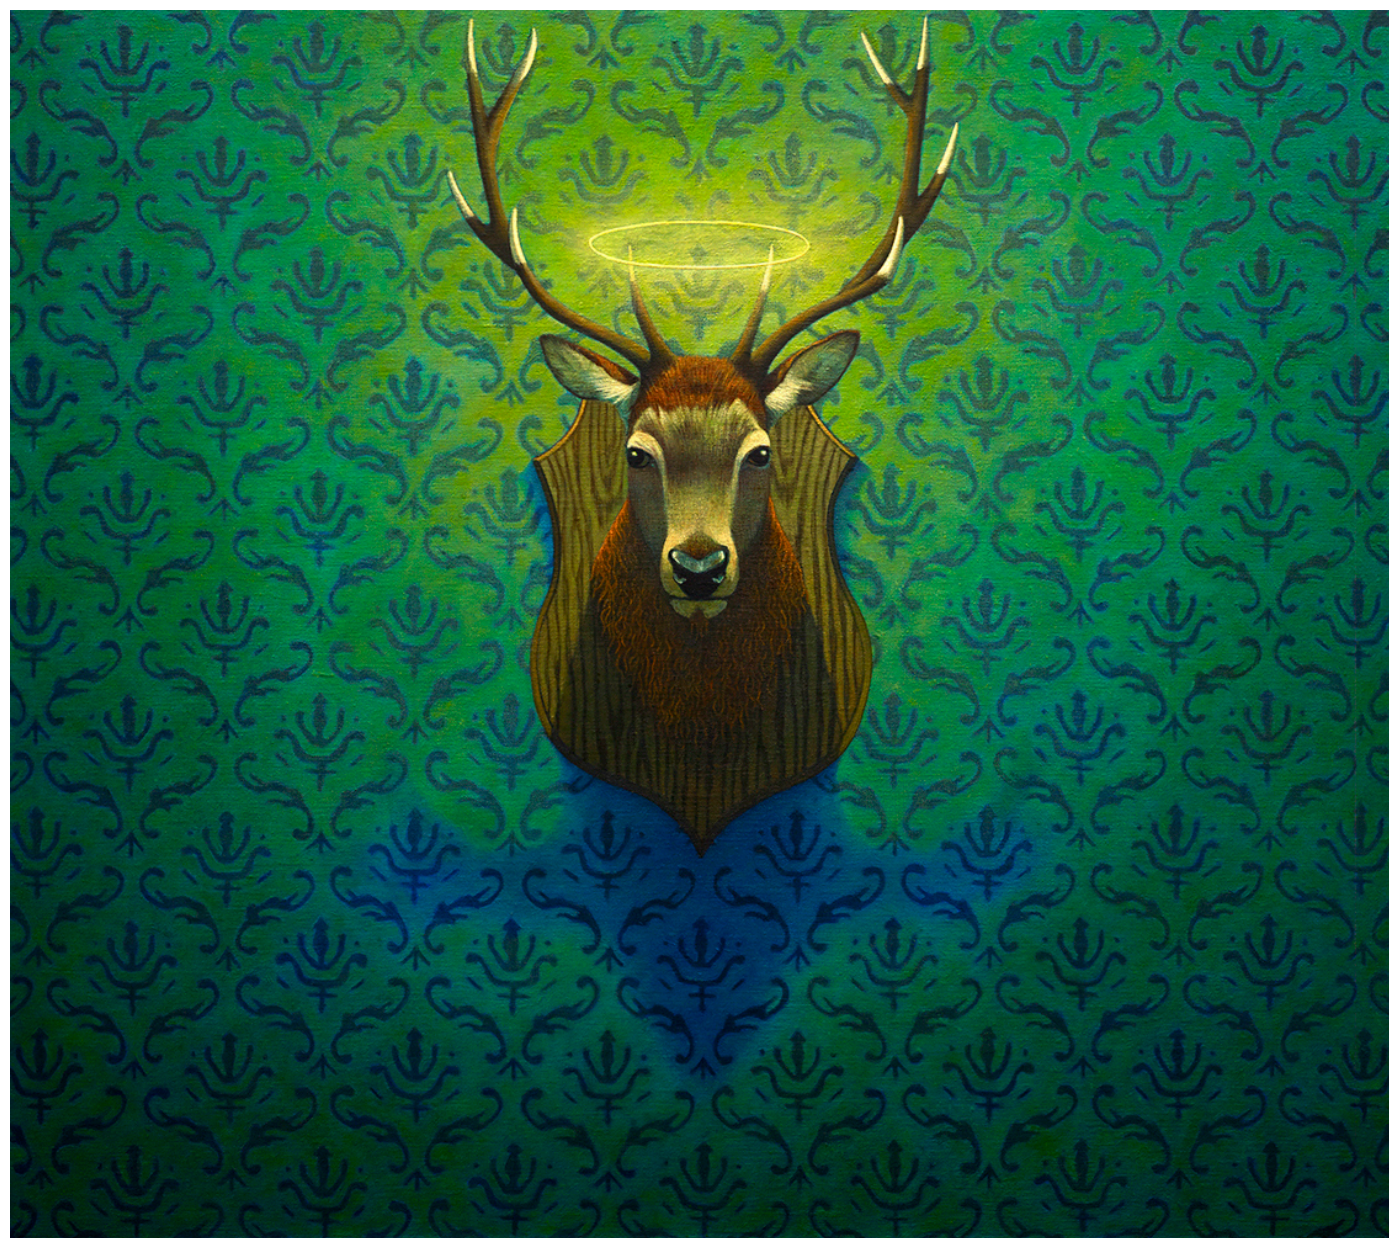

*The Joy of Rex, 2018*

Oil on canvas | 50.8 x 60cm

£4,700 Framed

*A Trick of the Tail*, 2018  
Oil on canvas | 50.8 x 101.6cm  
£5,250 Framed

*Rawhide*, 2015  
Oil on canvas | 101 x 106.6cm  
£5,950 Framed

*Call of the Child*, 2015  
Oil on canvas | 101 x 127cm  
£7,900 Framed

*Wild at Hart*, 2018  
Oil on canvas | 50 x 66.5 cm  
£4,700 Framed

*Stagmartyr, 2015*  
Oil on canvas | 76.2 x 86.3 cm  
£4,450 Framed