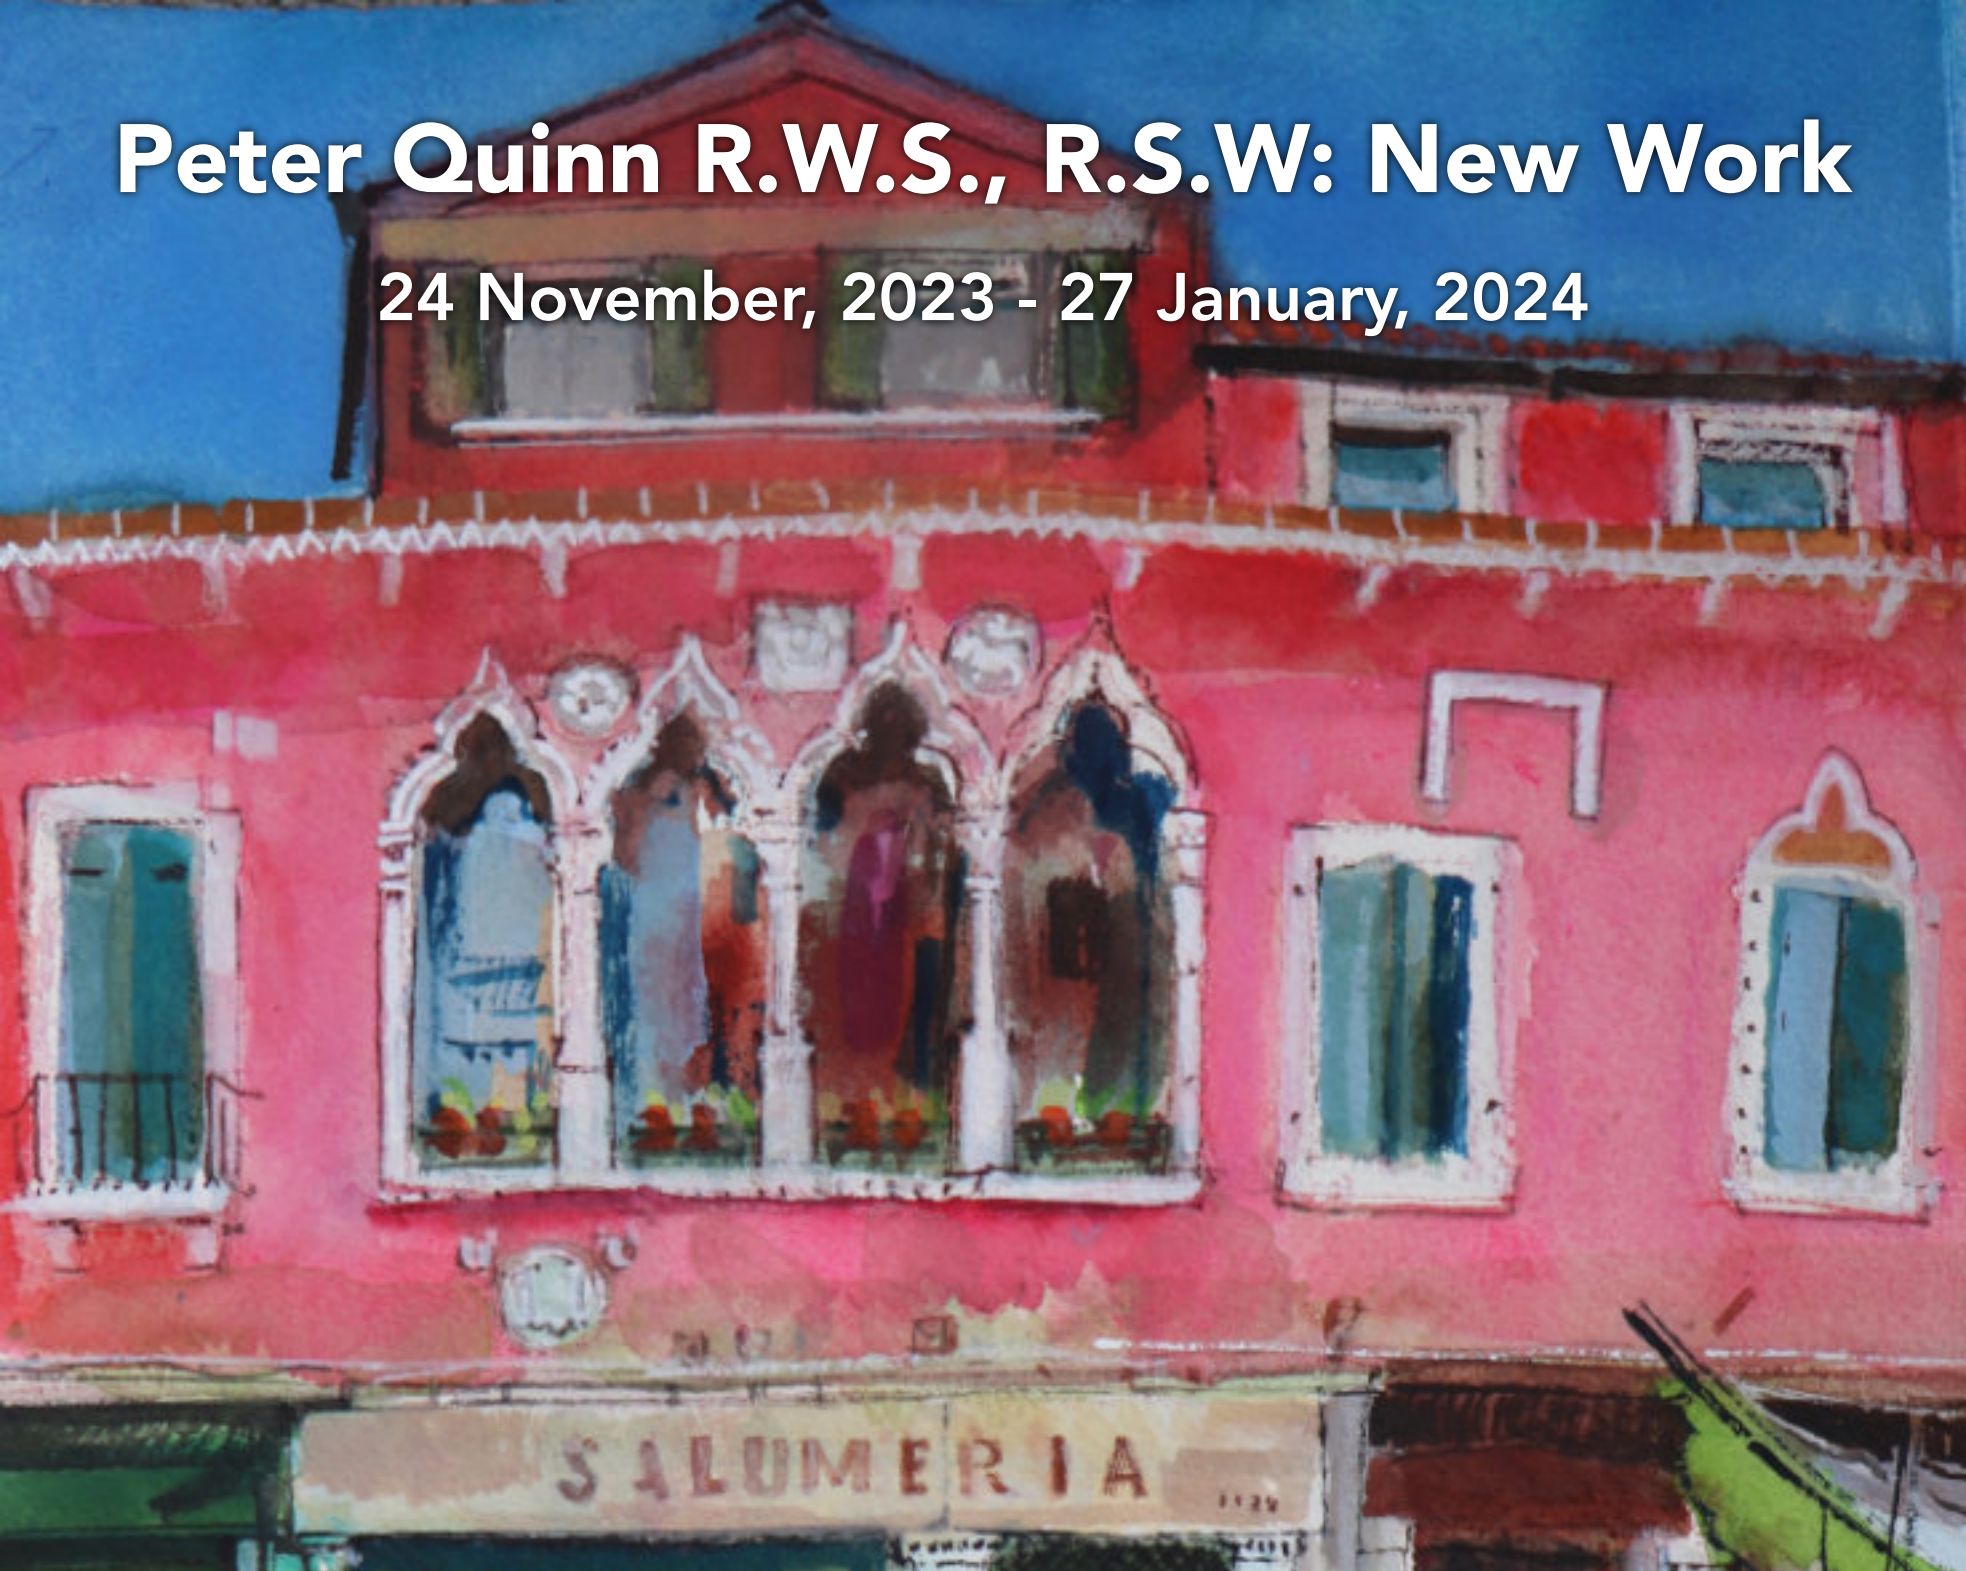

Peter Quinn R.W.S., R.S.W: New Work

24 November, 2023 - 27 January, 2024

GALLAGHER & TURNER

Peter Quinn R.W.S., R.S.W: New Work

24 November 2023 - 27 January 2024

Gallagher & Turner are proud to present an exhibition of watercolour paintings capturing the colour and character of street life, by Royal Watercolour Society and Royal Scottish Society of Painters in Watercolour artist, Peter Quinn.

Quinn is an artist who seeks subject matter in the everyday. Through confident draughtsmanship and bright, gem-like colour, he captures the spirit of place. This exhibition of new work takes us on a journey through colourful Venetian waterways, to the cafes, ice cream vans and tabaks around Europe, then back closer-to-home, to Seahouses Harbour.