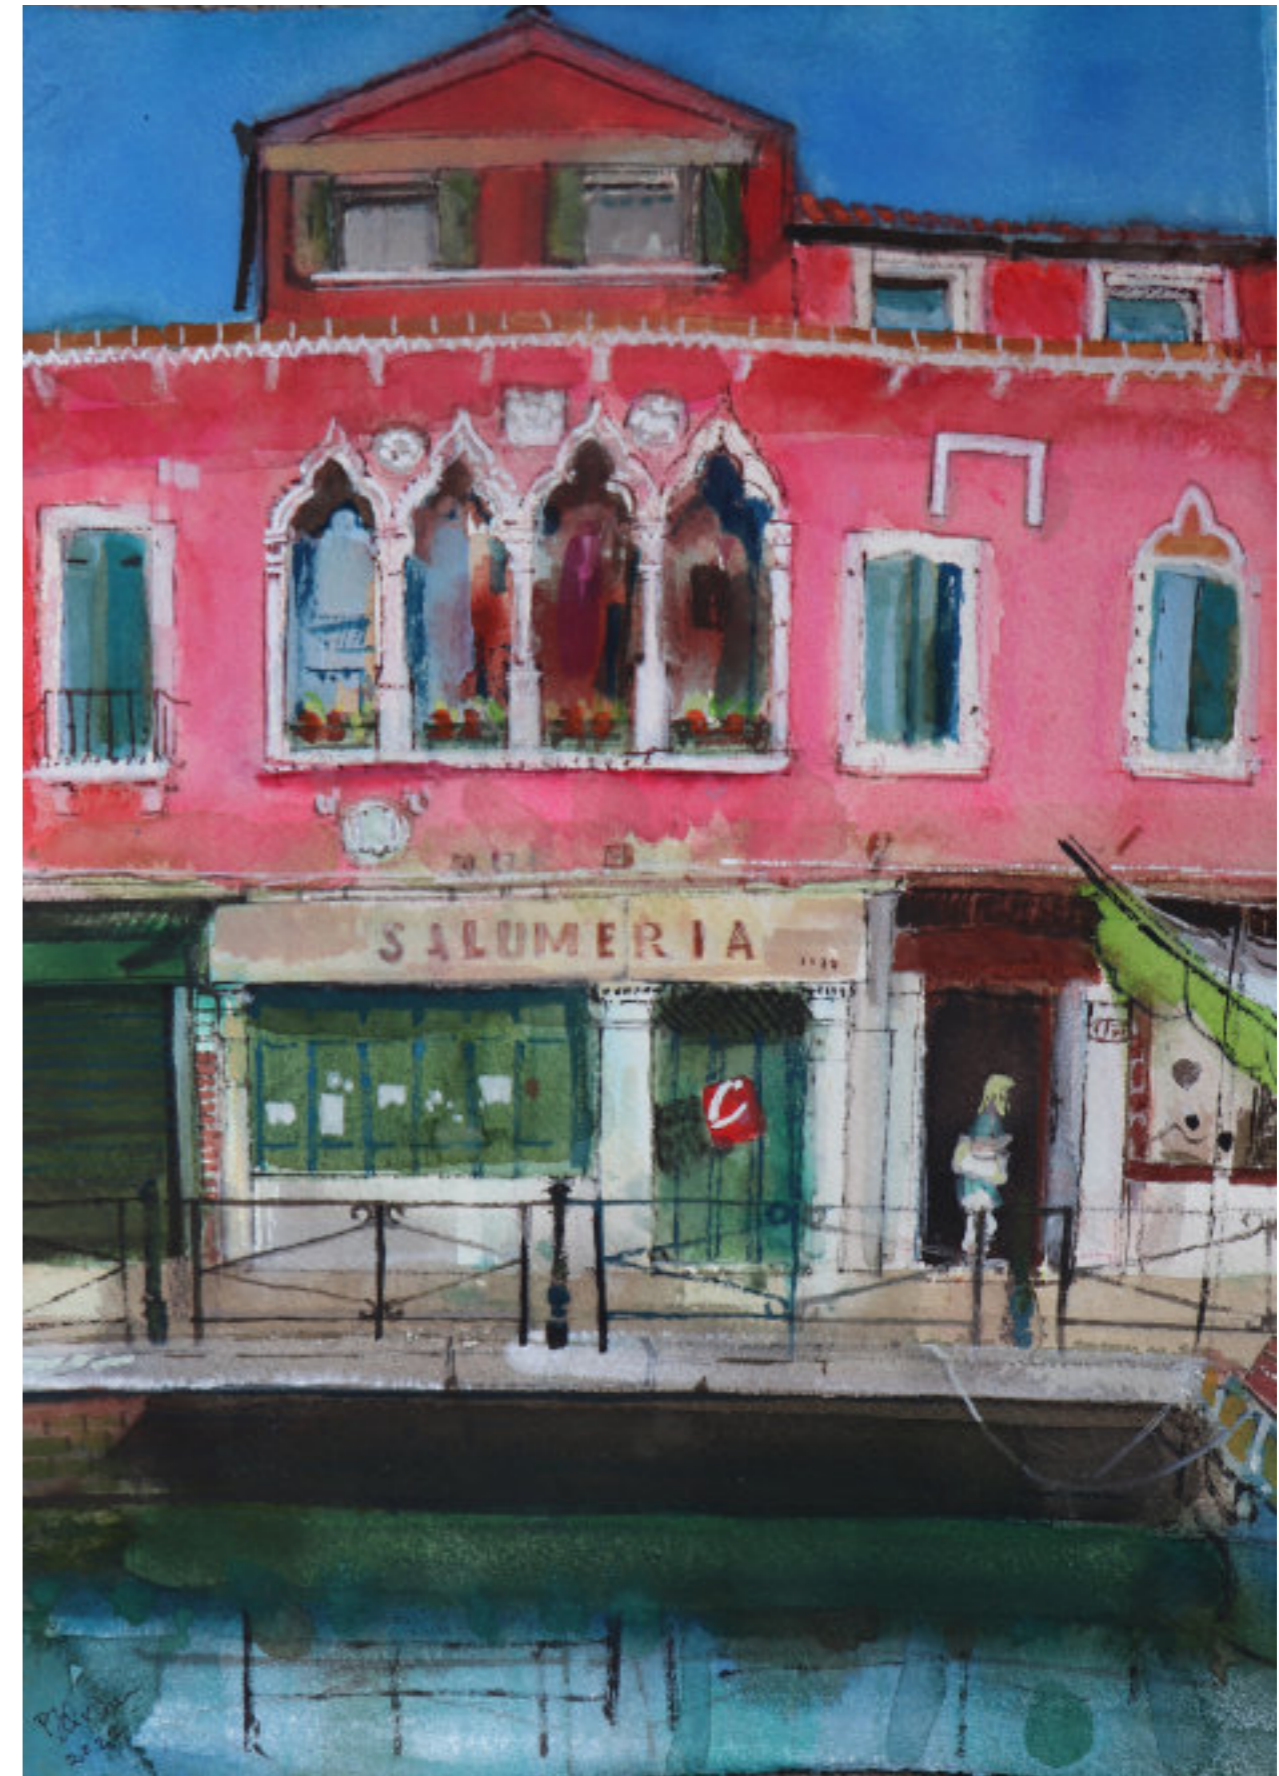

Peter Quinn R.W.S., R.S.W
Salumeria, Fondamenta S Anna, Venice
Watercolour on paper, 37 x 26cm (image), 59 x 50cm (frame),
£650 Framed